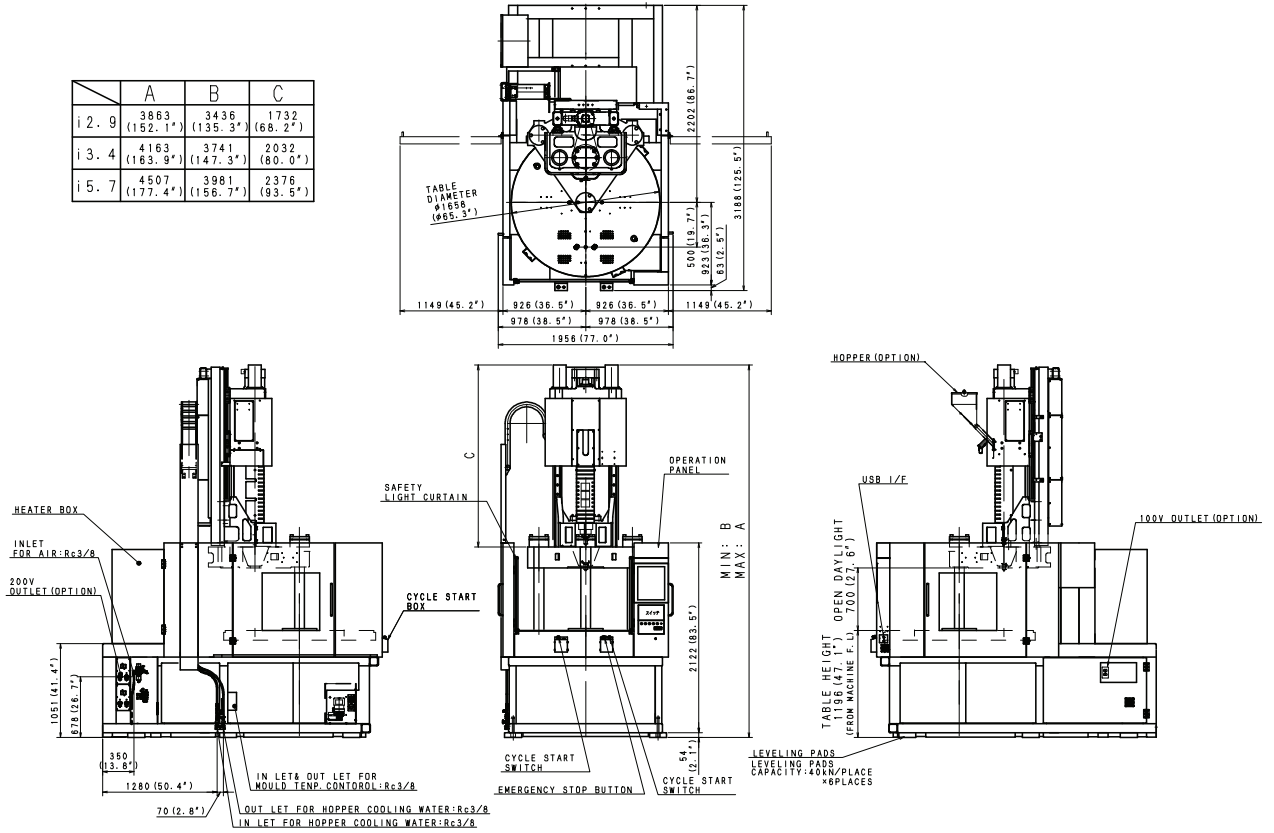

**Model MDVR55S8000**

**Mold Mounting Dimension Diagram (MDVR55S8000)**

**Model MDVR85S8000**

	A	B	C
i 1.3	3039 (119.6")	2660 (104.7")	1389 (53.89")
i 2.0	3217 (126.7")	2921 (115.0")	1547 (60.9")

**Mold Mounting Dimension Diagram  
(MDVR85S8000)**

**Model MDVR110S8000**

**External Dimension Diagram**  
(MDVR110S8000)

	A	B	C
i 2. 0	3401 (133. 9")	3009 (118. 5")	1547 (60. 9")
i 2. 9	3586 (141. 2")	3179 (125. 2")	1732 (68. 2")
i 3. 4	3886 (153. 0")	3484 (137. 2")	2032 (80. 0")

**Mold Mounting Dimension Diagram**  
(MDVR110S8000)

**Model MDVR165S8000**

**External Dimension Diagram**  
(MDVR165S8000)

	A	B	C
12.9	3863 (152.1")	3436 (135.3")	1732 (68.2")
13.4	4163 (163.9")	3741 (147.3")	2032 (80.0")
15.7	4507 (177.4")	3981 (156.7")	2376 (93.5")

**Mold Mounting Dimension Diagram**  
(MDVR165S8000)