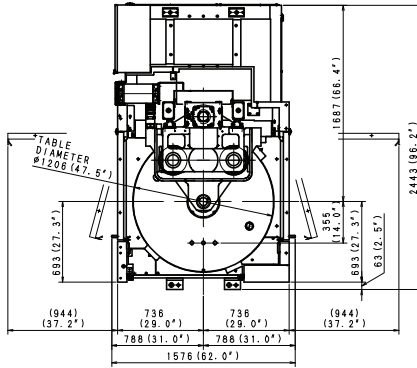

**Model MDVR55S8000**

**Mold Mounting Dimension Diagram (MDVR55S8000)**

**Model MDVR85S8000**

	A	B	C
i 1.3	3039 (119.6")	2660 (104.7")	1389 (53.89")
i 2.0	3217 (126.7")	2921 (115.0")	1547 (60.9")

**Mold Mounting Dimension Diagram  
(MDVR85S8000)**

**Model MDVR110S8000**

**External Dimension Diagram**  
(MDVR110S8000)

	A	B	C
i 2. 0	3401 (133. 9")	3009 (118. 5")	1547 (60. 9")
i 2. 9	3586 (141. 2")	3179 (125. 2")	1732 (68. 2")
i 3. 4	3886 (153. 0")	3484 (137. 2")	2032 (80. 0")

**Mold Mounting Dimension Diagram**  
(MDVR110S8000)

**Model MDVR165S8000**

**External Dimension Diagram**  
(MDVR165S8000)

	A	B	C
12.9	3863 (152.1")	3436 (135.3")	1732 (68.2")
13.4	4163 (163.9")	3741 (147.3")	2032 (80.0")
15.7	4507 (177.4")	3981 (156.7")	2376 (93.5")

**Mold Mounting Dimension Diagram**  
(MDVR165S8000)