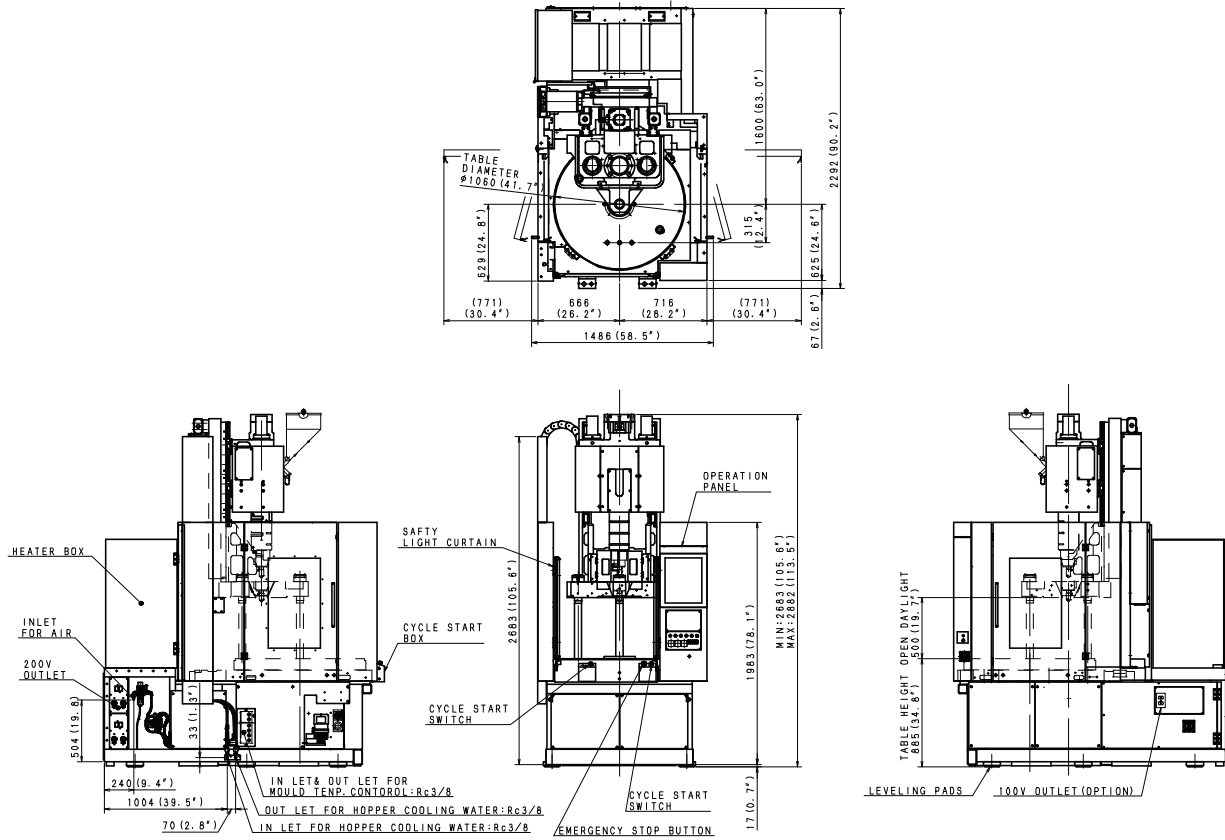

**Model MDVR55S8000**

**Mold Mounting Dimension Diagram (MDVR55S8000)**

**Model MDVR85S8000**

	A	B	C
i 1.3	3039 (119.6")	2660 (104.7")	1389 (53.89")
i 2.0	3217 (126.7")	2921 (115.0")	1547 (60.9")

**Mold Mounting Dimension Diagram  
(MDVR85S8000)**

**Model MDVR110S8000**

**External Dimension Diagram**  
(MDVR110S8000)

	A	B	C
i 2. 0	3401 (133. 9")	3009 (118. 5")	1547 (60. 9")
i 2. 9	3586 (141. 2")	3179 (125. 2")	1732 (68. 2")
i 3. 4	3886 (153. 0")	3484 (137. 2")	2032 (80. 0")

**Mold Mounting Dimension Diagram**  
(MDVR110S8000)

**Model MDVR165S8000**

**External Dimension Diagram**  
(MDVR165S8000)

	A	B	C
12.9	3863 (152.1")	3436 (135.3")	1732 (68.2")
13.4	4163 (163.9")	3741 (147.3")	2032 (80.0")
15.7	4507 (177.4")	3981 (156.7")	2376 (93.5")

**Mold Mounting Dimension Diagram**  
(MDVR165S8000)