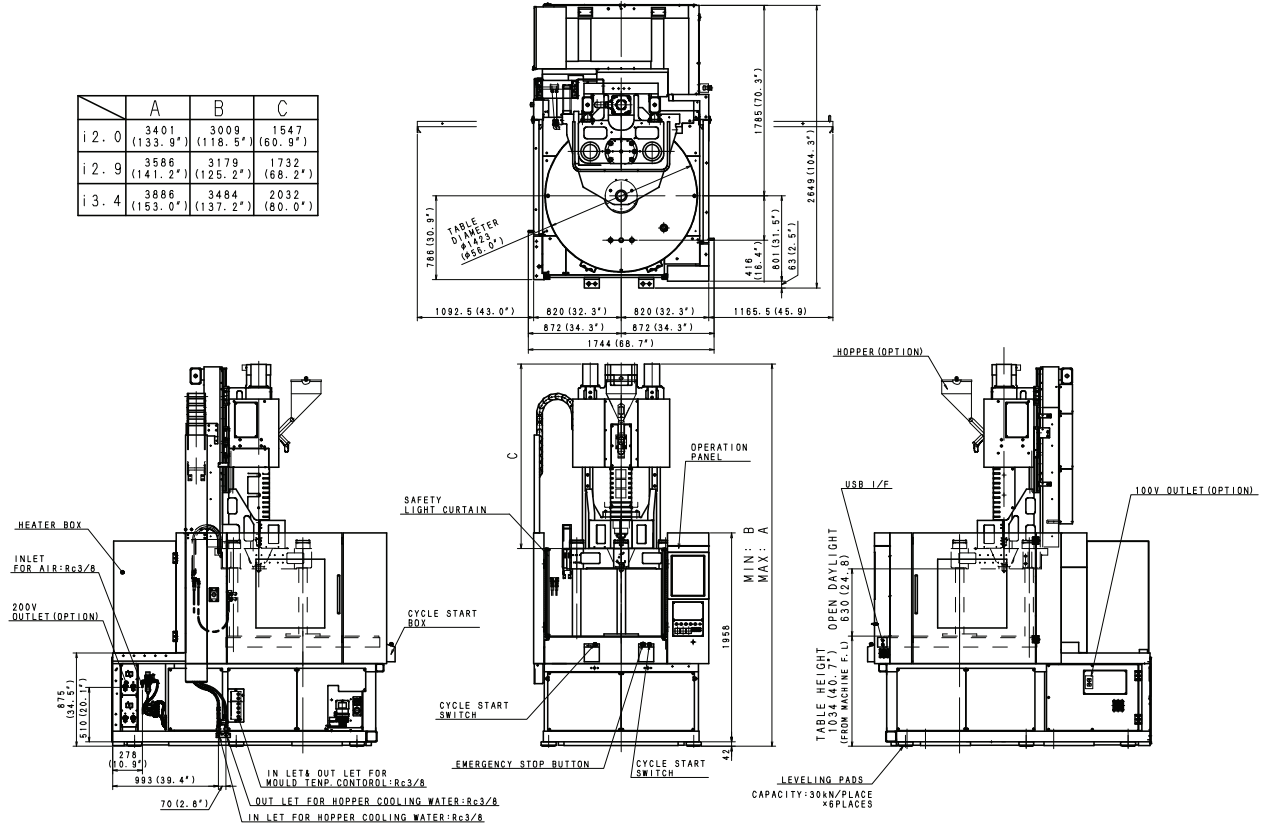

**Model MDVR55S8000**

**Mold Mounting Dimension Diagram (MDVR55S8000)**

**Model MDVR85S8000**

	A	B	C
i 1.3	3039 (119.6")	2660 (104.7")	1389 (53.89")
i 2.0	3217 (126.7")	2921 (115.0")	1547 (60.9")

**Mold Mounting Dimension Diagram  
(MDVR85S8000)**

**Model MDVR110S8000**

**External Dimension Diagram**  
(MDVR110S8000)

	A	B	C
i 2. 0	3401 (133. 9")	3009 (118. 5")	1547 (60. 9")
i 2. 9	3586 (141. 2")	3179 (125. 2")	1732 (68. 2")
i 3. 4	3886 (153. 0")	3484 (137. 2")	2032 (80. 0")

**Mold Mounting Dimension Diagram**  
(MDVR110S8000)

**Model MDVR165S8000**

**External Dimension Diagram**  
(MDVR165S8000)

	A	B	C
12.9	3863 (152.1")	3436 (135.3")	1732 (68.2")
13.4	4163 (163.9")	3741 (147.3")	2032 (80.0")
15.7	4507 (177.4")	3981 (156.7")	2376 (93.5")

**Mold Mounting Dimension Diagram**  
(MDVR165S8000)