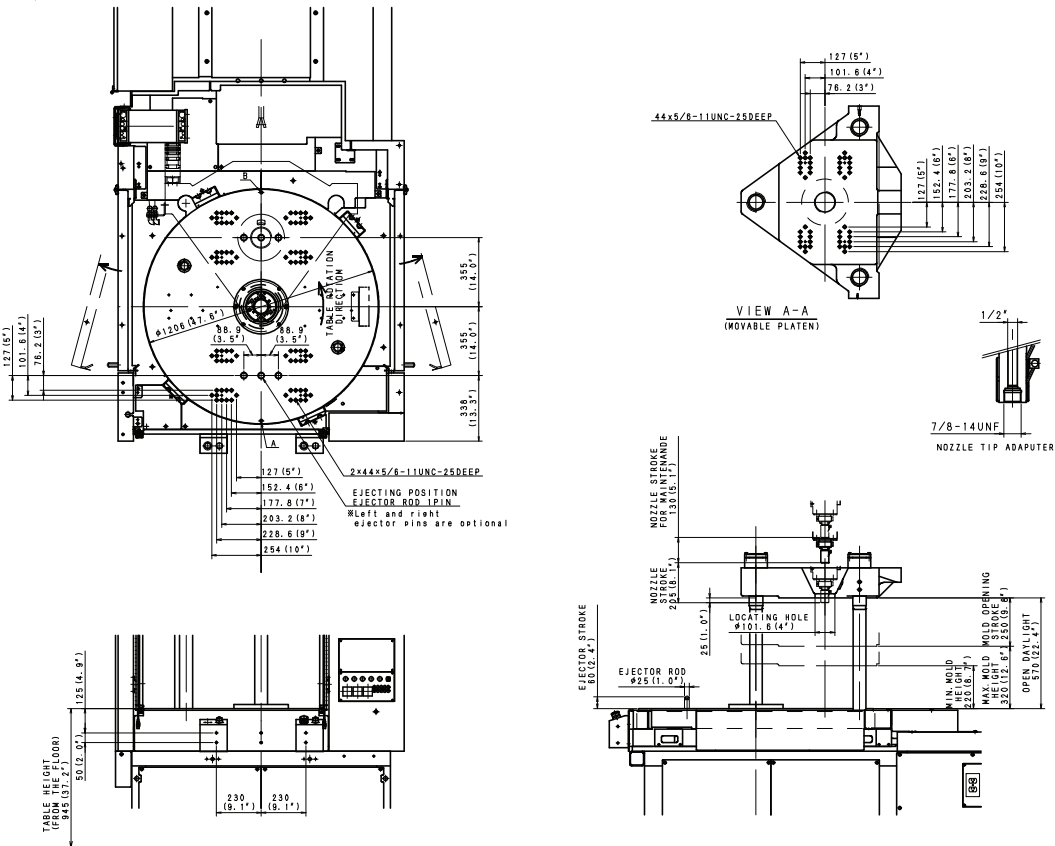

**Model MDVR55S8000**

**Mold Mounting Dimension Diagram (MDVR55S8000)**

**Model MDVR85S8000**

	A	B	C
i 1.3	3039 (119.6")	2660 (104.7")	1389 (53.89")
i 2.0	3217 (126.7")	2921 (115.0")	1547 (60.9")

**Mold Mounting Dimension Diagram  
(MDVR85S8000)**

**Model MDVR110S8000**

**External Dimension Diagram**  
(MDVR110S8000)

	A	B	C
i 2. 0	3401 (133. 9")	3009 (118. 5")	1547 (60. 9")
i 2. 9	3586 (141. 2")	3179 (125. 2")	1732 (68. 2")
i 3. 4	3886 (153. 0")	3484 (137. 2")	2032 (80. 0")

**Mold Mounting Dimension Diagram**  
(MDVR110S8000)

**Model MDVR165S8000**

**External Dimension Diagram**  
(MDVR165S8000)

	A	B	C
12.9	3863 (152.1")	3436 (135.3")	1732 (68.2")
13.4	4163 (163.9")	3741 (147.3")	2032 (80.0")
15.7	4507 (177.4")	3981 (156.7")	2376 (93.5")

**Mold Mounting Dimension Diagram**  
(MDVR165S8000)