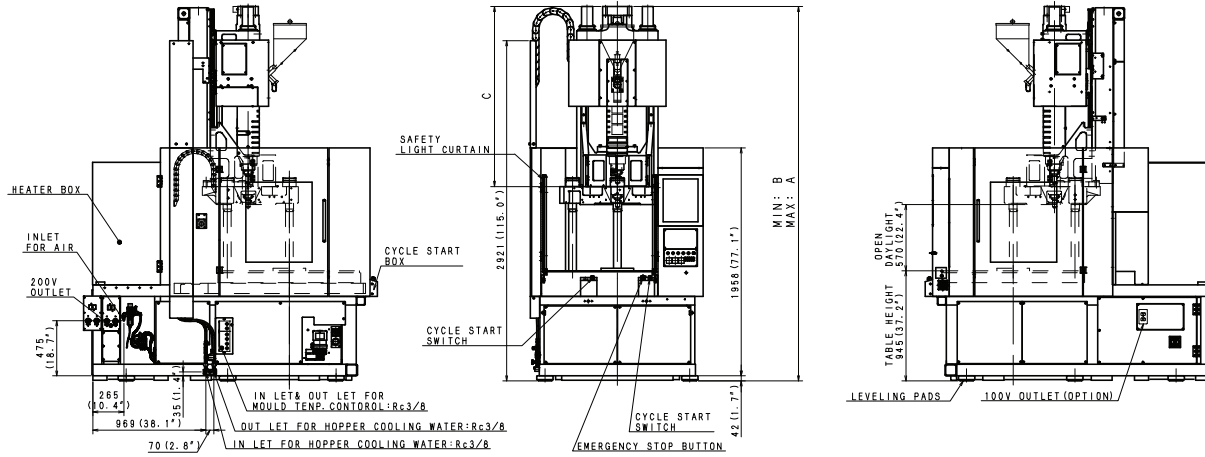

**Model MDVR55S8000**

**Mold Mounting Dimension Diagram (MDVR55S8000)**

**Model MDVR85S8000**

	A	B	C
i 1.3	3039 (119.6")	2660 (104.7")	1389 (53.89")
i 2.0	3217 (126.7")	2921 (115.0")	1547 (60.9")

**Mold Mounting Dimension Diagram  
(MDVR85S8000)**

**Model MDVR110S8000**

**External Dimension Diagram**  
(MDVR110S8000)

	A	B	C
i 2. 0	3401 (133. 9")	3009 (118. 5")	1547 (60. 9")
i 2. 9	3586 (141. 2")	3179 (125. 2")	1732 (68. 2")
i 3. 4	3886 (153. 0")	3484 (137. 2")	2032 (80. 0")

**Mold Mounting Dimension Diagram**  
(MDVR110S8000)

**Model MDVR165S8000**

**External Dimension Diagram**  
(MDVR165S8000)

	A	B	C
12.9	3863 (152.1")	3436 (135.3")	1732 (68.2")
13.4	4163 (163.9")	3741 (147.3")	2032 (80.0")
15.7	4507 (177.4")	3981 (156.7")	2376 (93.5")

**Mold Mounting Dimension Diagram**  
(MDVR165S8000)