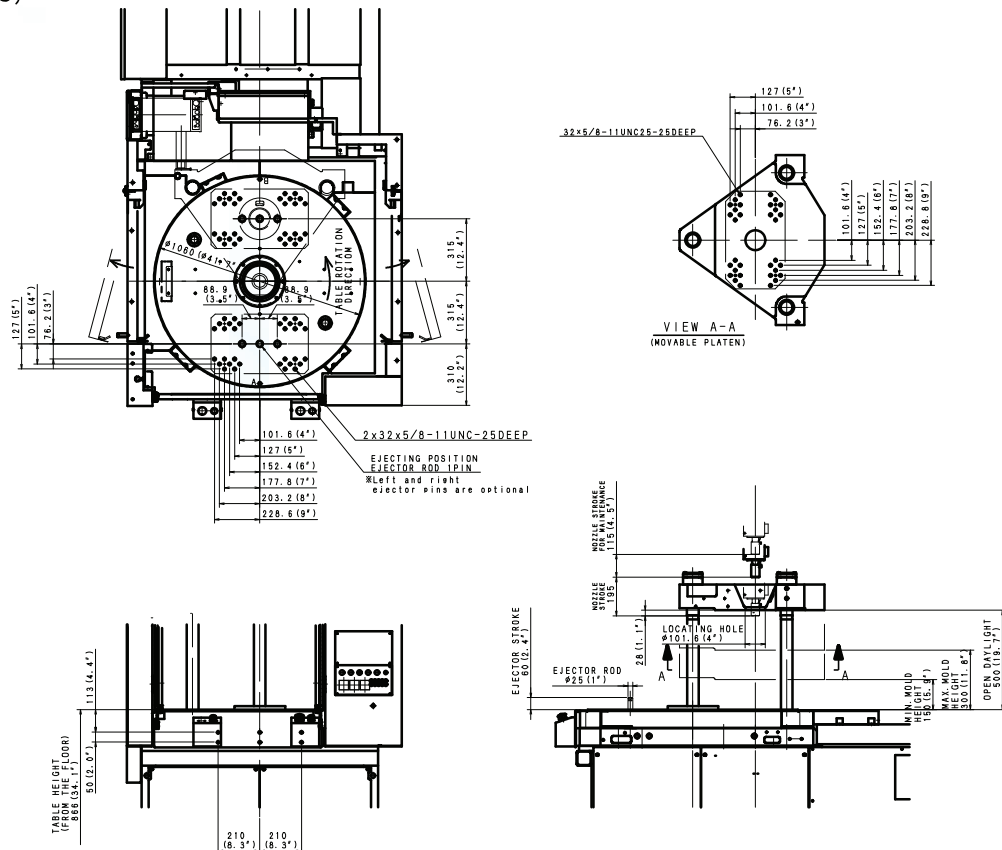

**Model MDVR55S8000**

**Mold Mounting Dimension Diagram (MDVR55S8000)**

**Model MDVR85S8000**

	A	B	C
i 1.3	3039 (119.6")	2660 (104.7")	1389 (53.89")
i 2.0	3217 (126.7")	2921 (115.0")	1547 (60.9")

**Mold Mounting Dimension Diagram  
(MDVR85S8000)**

**Model MDVR110S8000**

**External Dimension Diagram**  
(MDVR110S8000)

	A	B	C
i 2. 0	3401 (133. 9")	3009 (118. 5")	1547 (60. 9")
i 2. 9	3586 (141. 2")	3179 (125. 2")	1732 (68. 2")
i 3. 4	3886 (153. 0")	3484 (137. 2")	2032 (80. 0")

**Mold Mounting Dimension Diagram**  
(MDVR110S8000)

**Model MDVR165S8000**

**External Dimension Diagram**  
(MDVR165S8000)

	A	B	C
12.9	3863 (152.1")	3436 (135.3")	1732 (68.2")
13.4	4163 (163.9")	3741 (147.3")	2032 (80.0")
15.7	4507 (177.4")	3981 (156.7")	2376 (93.5")

**Mold Mounting Dimension Diagram**  
(MDVR165S8000)