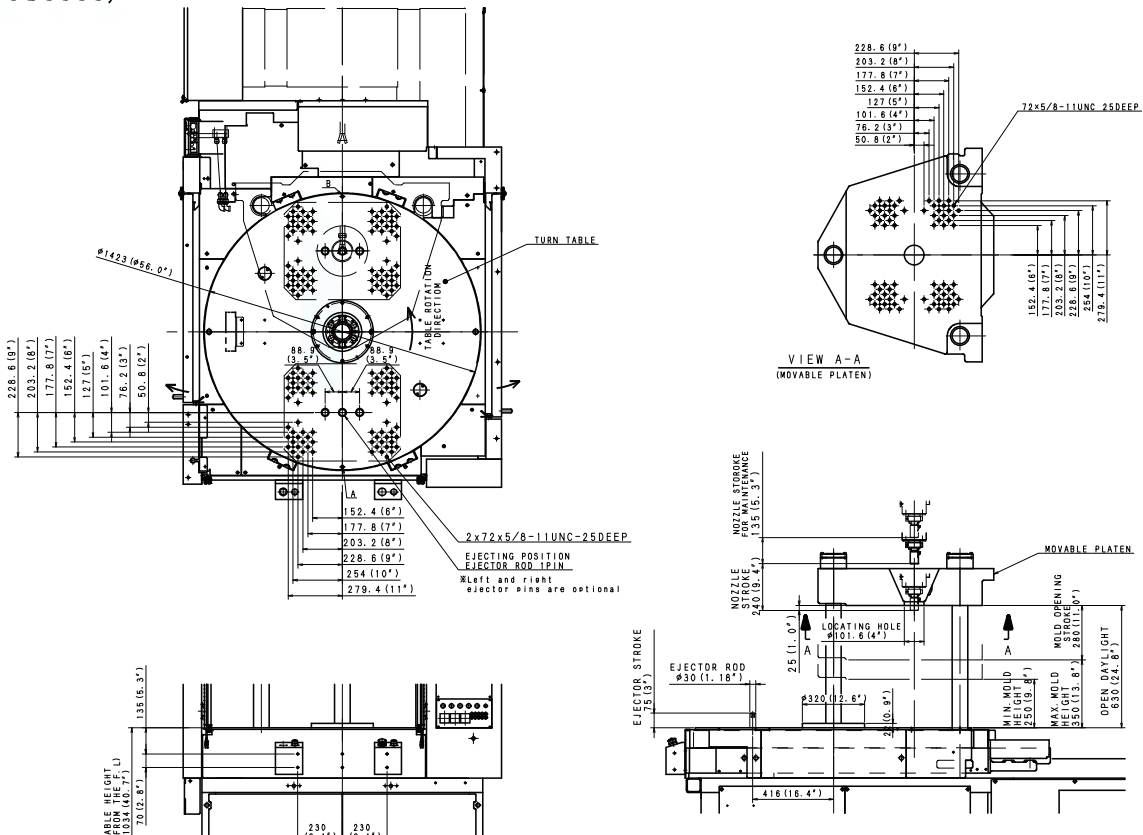

**Model MDVR55S8000**

**Mold Mounting Dimension Diagram (MDVR55S8000)**

**Model MDVR85S8000**

	A	B	C
i 1.3	3039 (119.6")	2660 (104.7")	1389 (53.89")
i 2.0	3217 (126.7")	2921 (115.0")	1547 (60.9")

**Mold Mounting Dimension Diagram  
(MDVR85S8000)**

**Model MDVR110S8000**

**External Dimension Diagram**  
(MDVR110S8000)

	A	B	C
i 2. 0	3401 (133. 9")	3009 (118. 5")	1547 (60. 9")
i 2. 9	3586 (141. 2")	3179 (125. 2")	1732 (68. 2")
i 3. 4	3886 (153. 0")	3484 (137. 2")	2032 (80. 0")

**Mold Mounting Dimension Diagram**  
(MDVR110S8000)

**Model MDVR165S8000**

**External Dimension Diagram**  
(MDVR165S8000)

	A	B	C
12.9	3863 (152.1")	3436 (135.3")	1732 (68.2")
13.4	4163 (163.9")	3741 (147.3")	2032 (80.0")
15.7	4507 (177.4")	3981 (156.7")	2376 (93.5")

**Mold Mounting Dimension Diagram**  
(MDVR165S8000)